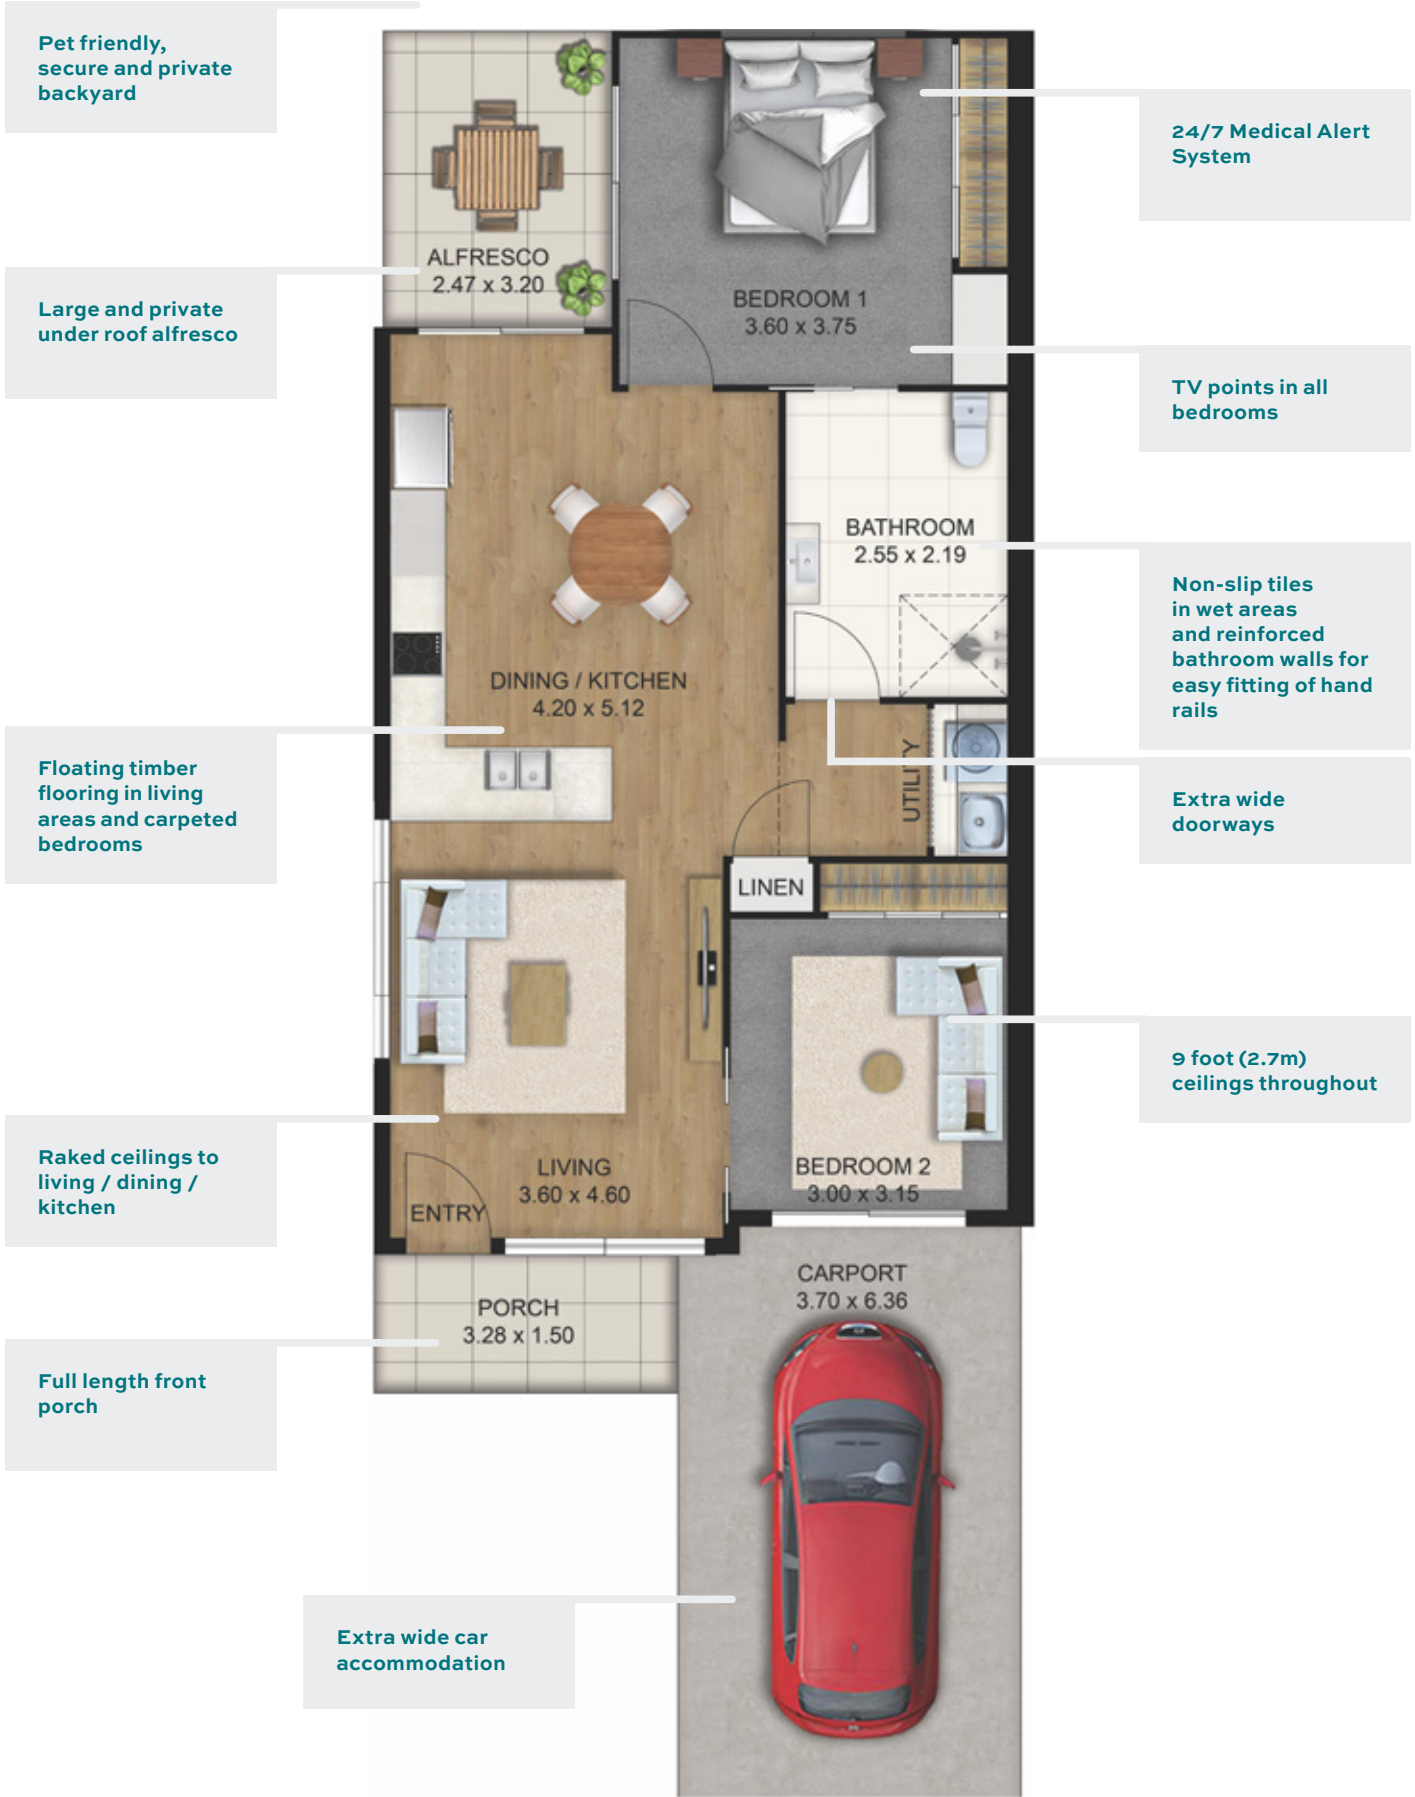

Disclaimer: Images in this brochure may include actual photographs and/or rendered images which depict fixtures, finishes and features for the nominated home design. These images may not always be an exact representation of the finished product. This includes, but is not limited to items such as external and internal building materials, external and internal finishes, external and internal colour schemes, external and internal lighting, hard and soft landscaping, roofing and window colours, and kitchen and bathroom finishes. Images may also depict items which are not supplied by Catalina Retirement Village. Floor plans may also vary slightly depending on your chosen design. Catalina Retirement Village Pty Ltd reserve the right to modify designs, specifications and finishes as/when required without prior notice. Plans are not shown to scale and dimensions are approximate only. For a detailed set of Council approved plans, contract inclusions and options, electrical plans and schedule of finishes for your chosen home design, please obtain copies of these documents from our Sales Consultant. All rights reserved - Catalina Retirement Village Pty Ltd ACN: 615 153 690